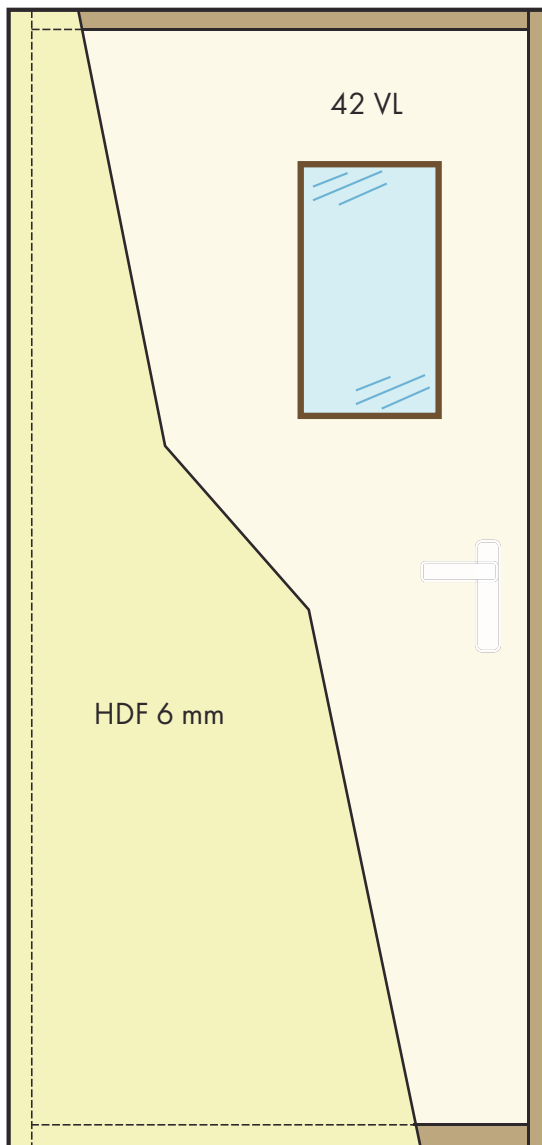

42 VL

60' Fire and acoustic door

38

54
42
6

38